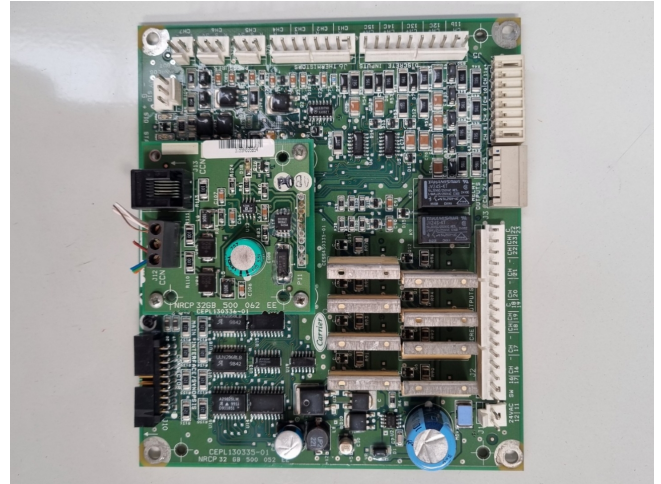

Carrier CEPL130335-01 + CEPL130336-01

Specifications

Marca	Carrier
Tipo	CEPL130335-01 + CEPL130336-01
Remarks	170x150x30 mm (LxWxH)
Stock	3

Description

Used Carrier CEPL130335-01 + CEPL130336-01

Used Carrier CEPL130335-01 print, including CEPL130336-01 module. Deinstalled from a Carrier 30RA chiller.